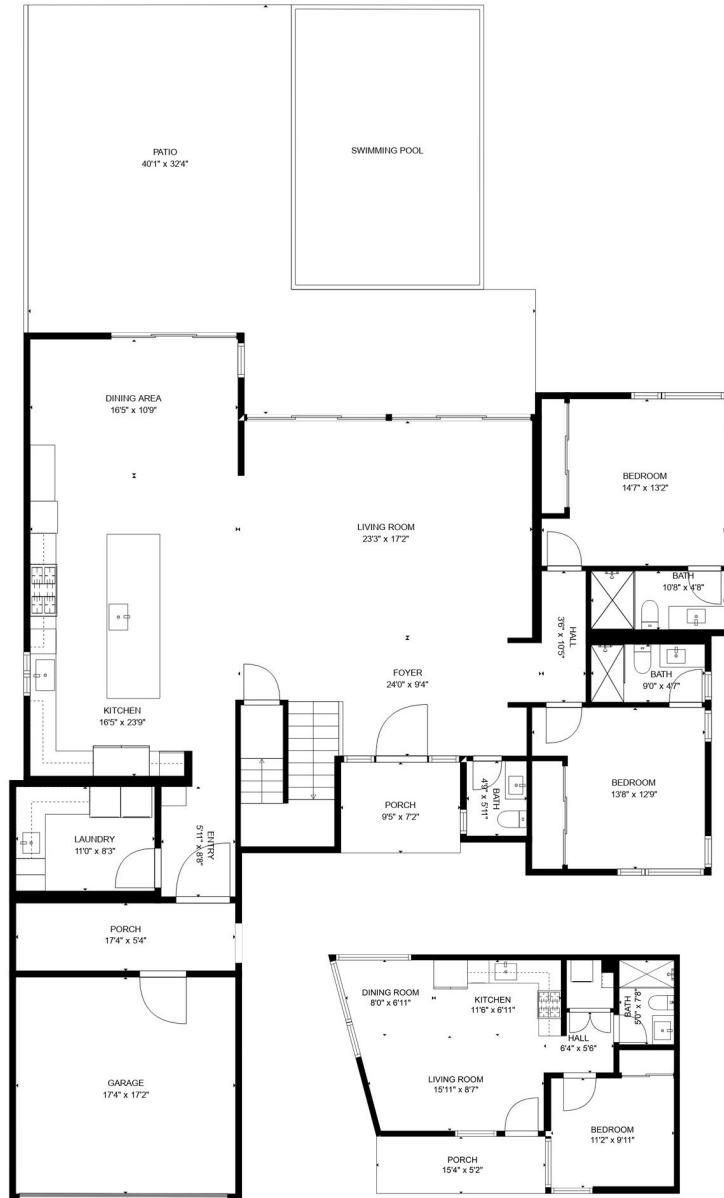

# 2160 Greenways Drive, Woodside, CA 94062

FLOOR 1

FLOOR 2

**PRODUCED BY f8 REAL ESTATE MEDIA** - This Floorplan Diagram demonstrates the basic layout of the home in a diagram that resembles a blueprint. This diagram is not derived from actual measurements of the home, and it is to be used for illustrative purposes only. This diagram is not to scale, may contain inaccuracies and is not to be relied upon for any purpose that requires the precise measurement of the home that one might expect from a professional appraiser or other licensed inspector. Gross Living Area information supplied by Cubicasa. Potential buyers should investigate the home independently to their satisfaction.