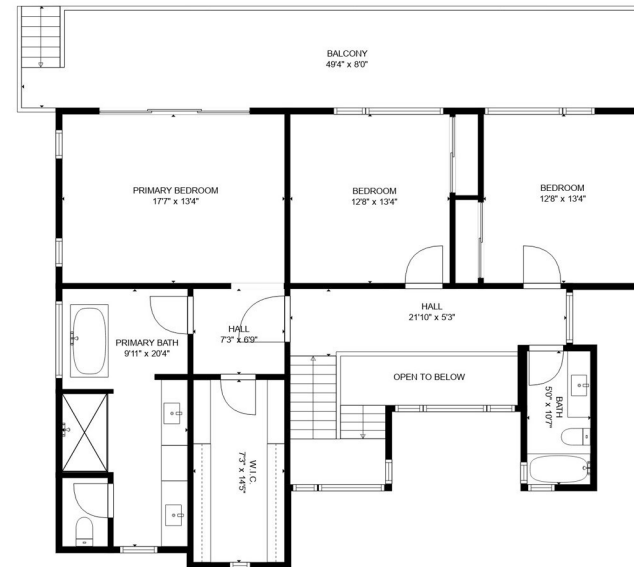

# 2160 Greenways Drive, Woodside, CA 94062

FLOOR 1

FLOOR 2

**PRODUCED BY f8 REAL ESTATE MEDIA** - This Floorplan Diagram demonstrates the basic layout of the home in a diagram that resembles a blueprint. This diagram is not derived from actual measurements of the home, and it is to be used for illustrative purposes only. This diagram is not to scale, may contain inaccuracies and is not to be relied upon for any purpose that requires the precise measurement of the home that one might expect from a professional appraiser or other licensed inspector. Gross Living Area information supplied by Cubicasa. Potential buyers should investigate the home independently to their satisfaction.